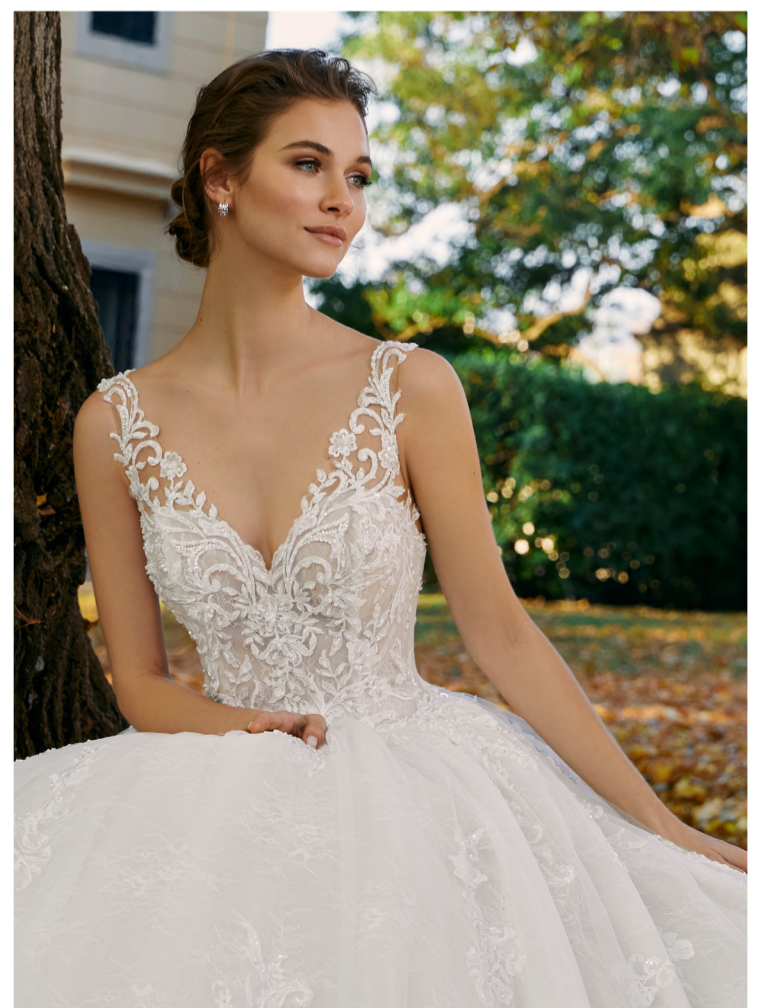

**Kelly's Supreme**  
THE SPOSA GROUP

KS 236-01

KS 236-01

**IVORY/NUDE**  
ALL IVORY, ALL WHITE  
Tulle, lace, beads

*KS'*  
KEILY'S SUPREME  
THE SPOSA GROUP

KS 236-02

KS 236-02

**ALL IVORY - ALL WHITE**

Glitter tulle, tulle, lace, beads

*KS'*  
KEILY'S SUPREME  
THE SPOSA GROUP

KS 236-03

KS 236-03

**IVORY/NUDE/CHAMPAGNE**

**ALL IVORY - ALL WHITE**

Overlace, tulle, lace, beads

*KS'*  
**KEILY'S SUPREME**  
THE SPOSA GROUP